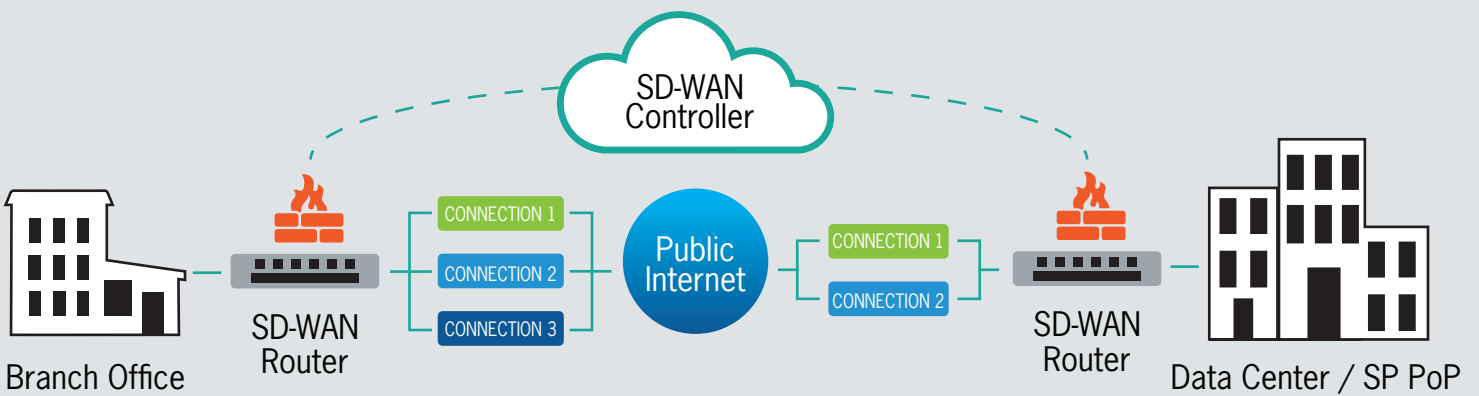

SD-WAN

The Next Generation of Network Connectivity

With Software Defined Wide Area Networking, SD-WAN, from Telesystem, businesses can take control of their network by **reducing complexity** and **costs** and **improving application performance**.

SD-WAN is the best way to build and manage long distance networks

smarter

faster

lower cost

With SD-WAN, your business can take advantage of a variety of transport options:

Broadband

DIA
Dedicated Internet Access

LTE
4G Wireless

Private MPLS

SD-WAN

takes all of these transport types and makes them part of a common encrypted network - managed by software

SD-WAN Enables You To:

See Every Application on Your Network

Prioritize & Control Applications

Virtually Eliminate Outages

Add Bandwidth & Locations Quickly & Cost Effectively

Efficiently route traffic on the best path available based upon the application priority YOU define